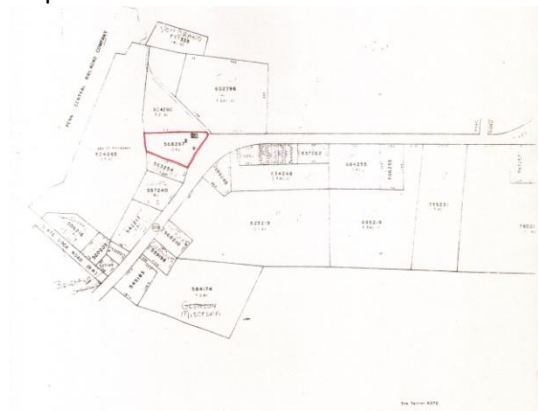

Town of Rhinebeck Multiple Resource District
Update Inventory

Unique Site Number 02716-0219

Date: 6/9/14

Building Name: Heermance House

Current Address: 5 Long Dock Road

Previous Address: Rhinecliff Road

Town: Rhinebeck County: Dutchess

Original Use: Residence/Office

Current Use: Residence

Comments (Building Material, Condition,
Alterations, etc...):

- Large bush in front was removed
 - Clapboard siding
 - Lawyer's office has new paint
- Outbuildings:
- Small shed-like office building

Date: c. 1858

Architect: unknown

Photo

Map

Town of Rhinebeck Multi-Resource District
Update Inventory

Unique Site Number 02716-0219

Address: 5 Long Dock Road